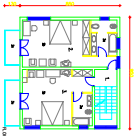

1000
1000
1000